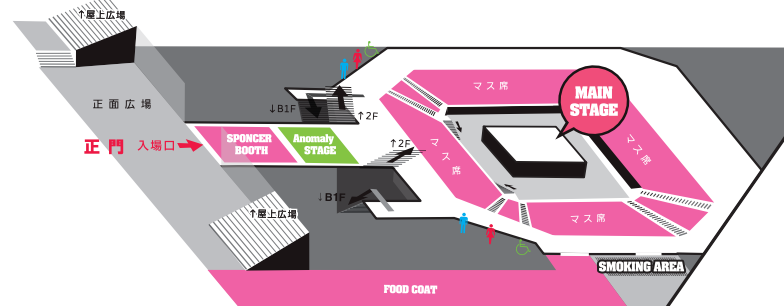

TIME TABLE

DANCE@LIVE JAPAN FINAL 2015

	KOKUGIKAN 1F @MAIN STAGE	KOKUGIKAN B1F @UNDERGROUND	KOKUGIKAN 2F @GATSBY STAGE	KOKUGIKAN 1F @ANOMALY STAGE
11:00	DJ TIME	DJ TIME	DJ TIME	DJ TIME
12:00	OPENING GUEST PRE OPENING	11:30- SHOW CASE ①	11:30- SHOW CASE ①	11:15- Double Dutch=BEATBOX
13:00	12:20- BEST 8 HIPHOP BREAK HOUSE FREESTYLE	DJ TIME	12:20- DANCE@LIVE RIZE BEST 16	12:00- SHOW CASE ①
14:00	DJ TIME JUDGE MOVE	13:20- SHOW CASE ②	13:30- DANCE@LIVE KIDS BEST 16	13:35- CREW BATTLE 予選
15:00	HIGH SCHOOL DANCE COMPETITION FINAL	15:00- DANCE@LIVE RIZE BEST 8	14:30- SHOW CASE ②	15:20- SHOW CASE ②
16:00	15:20- SPECIAL GUEST SHOW CASE	15:40- DANCE@LIVE KIDS BEST 8	GUEST DANCER	CREW BATTLE 結果発表
17:00	MAIN OPENING 16:50- SEMI FINAL & FINAL KIDS RIZE HIPHOP BREAK HOUSE FREESTYLE	16:20- SHOW CASE ③	16:30- SHOW CASE ③	16:20- CREW BATTLE BEST 8 SEMI FINAL FINAL 15:20- SHOW CASE ③
18:00		CLOSE	CLOSE	DJ TIME CLOSE
19:00				
20:00	授賞式			

EVENT MAP

DANCE@LIVE JAPAN FINAL 2015

2F

1F

B1F

注意事項 + + +

※ペット（身体障害者補助犬を除く）や花火、危険物などのお客様へ迷惑を及ぼす恐れのあるものは持ち込み禁止です。
※各ステージ予定収容人数に達し次第、予告なく入場制限となる場合があります。※当日混雑が予想されますのでお早めにお越し下さい。
※会場には駐車場はございませんのでお越しの際は公共交通機関をご利用ください。

入場チケット

- ■前売入場券（自由席） ¥4,000（税込）
- ■当日入場券（自由席） ¥5,000（税込）
- ■マスS席 ¥8,000（税込） ・マスA席 ¥6,000（税込） ・マスB席 ¥4,000（税込）
- ■2階イス席（指定席） ¥800（税込）

マス席は各4枚つづりで、別途お一人様につき入場券1枚が必要です。
※当日入場券は午前9:00より販売開始致します
※入場チケットは全て自由席となります
※研席チケット・2階イス席チケットを購入される方は別途入場券（¥4,000/1人）が必要です