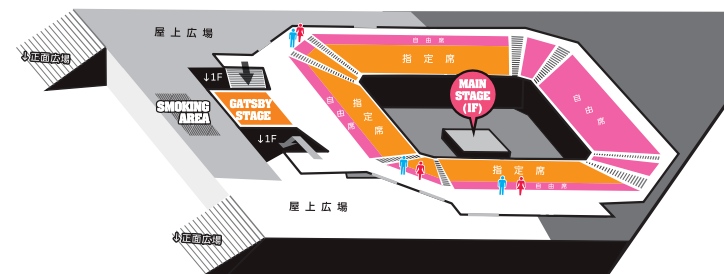

TIME TABLE

DANCE@LIVE JAPAN FINAL 2015

	KOKUGIKAN 1F @MAIN STAGE	KOKUGIKAN B1F @UNDERGROUND	KOKUGIKAN 2F @GATSBY STAGE	KOKUGIKAN 1F @ANOMALY STAGE
11:00	DJ TIME	DJ TIME	DJ TIME	DJ TIME
12:00	OPENING GUEST PRE OPENING	11:30- SHOW CASE ①	11:30- SHOW CASE ①	11:15- Double Dutch=BEATBOX
13:00	12:20- BEST 8 HIPHOP BREAK HOUSE FREESTYLE	DJ TIME	12:20- DANCE@LIVE RIZE BEST 16	12:00- SHOW CASE ①
14:00	DJ TIME JUDGE MOVE	13:20- SHOW CASE ②	13:30- DANCE@LIVE KIDS BEST 16	13:35- CREW BATTLE 予選
15:00	HIGH SCHOOL DANCE COMPETITION FINAL	15:00- DANCE@LIVE RIZE BEST 8	14:30- SHOW CASE ②	15:20- SHOW CASE ②
16:00	15:20- SPECIAL GUEST SHOW CASE	15:40- DANCE@LIVE KIDS BEST 8	GUEST DANCER	CREW BATTLE 結果発表
17:00	MAIN OPENING 16:50- SEMI FINAL & FINAL KIDS RIZE HIPHOP BREAK HOUSE FREESTYLE	16:20- SHOW CASE ③	16:30- SHOW CASE ③	16:20- CREW BATTLE BEST 8 SEMI FINAL FINAL 15:20- SHOW CASE ③
18:00		CLOSE	CLOSE	DJ TIME CLOSE
19:00				
20:00	授賞式			

EVENT MAP

DANCE@LIVE JAPAN FINAL 2015

2F