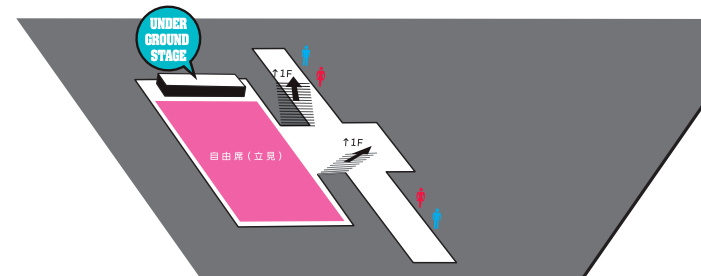

注意事項 + + +

※ペット（身体障害者補助犬を除く）や花火、危険物などのお客様へ迷惑を及ぼす恐れのあるものは持ち込み禁止です。
※各ステージ予定収容人数に達し次第、予告なく入場制限となる場合があります。※当日混雑が予想されますのでお早めにお越し下さい。
※会場には駐車場はございませんのでお越しの際は公共交通機関をご利用ください。

入場チケット

- ■前売入場券（自由席） ¥4,000（税込）
- ■当日入場券（自由席） ¥5,000（税込）
- ■マスS席 ¥8,000（税込） ・マスA席 ¥6,000（税込） ・マスB席 ¥4,000（税込）
- ■2階イス席（指定席） ¥800（税込）

マス席は各4枚つづりで、別途お一人様につき入場券1枚が必要です。
※当日入場券は午前9:00より販売開始致します
※入場チケットは全て自由席となります
※研席チケット・2階イス席チケットを購入される方は別途入場券（¥4,000/1人）が必要です